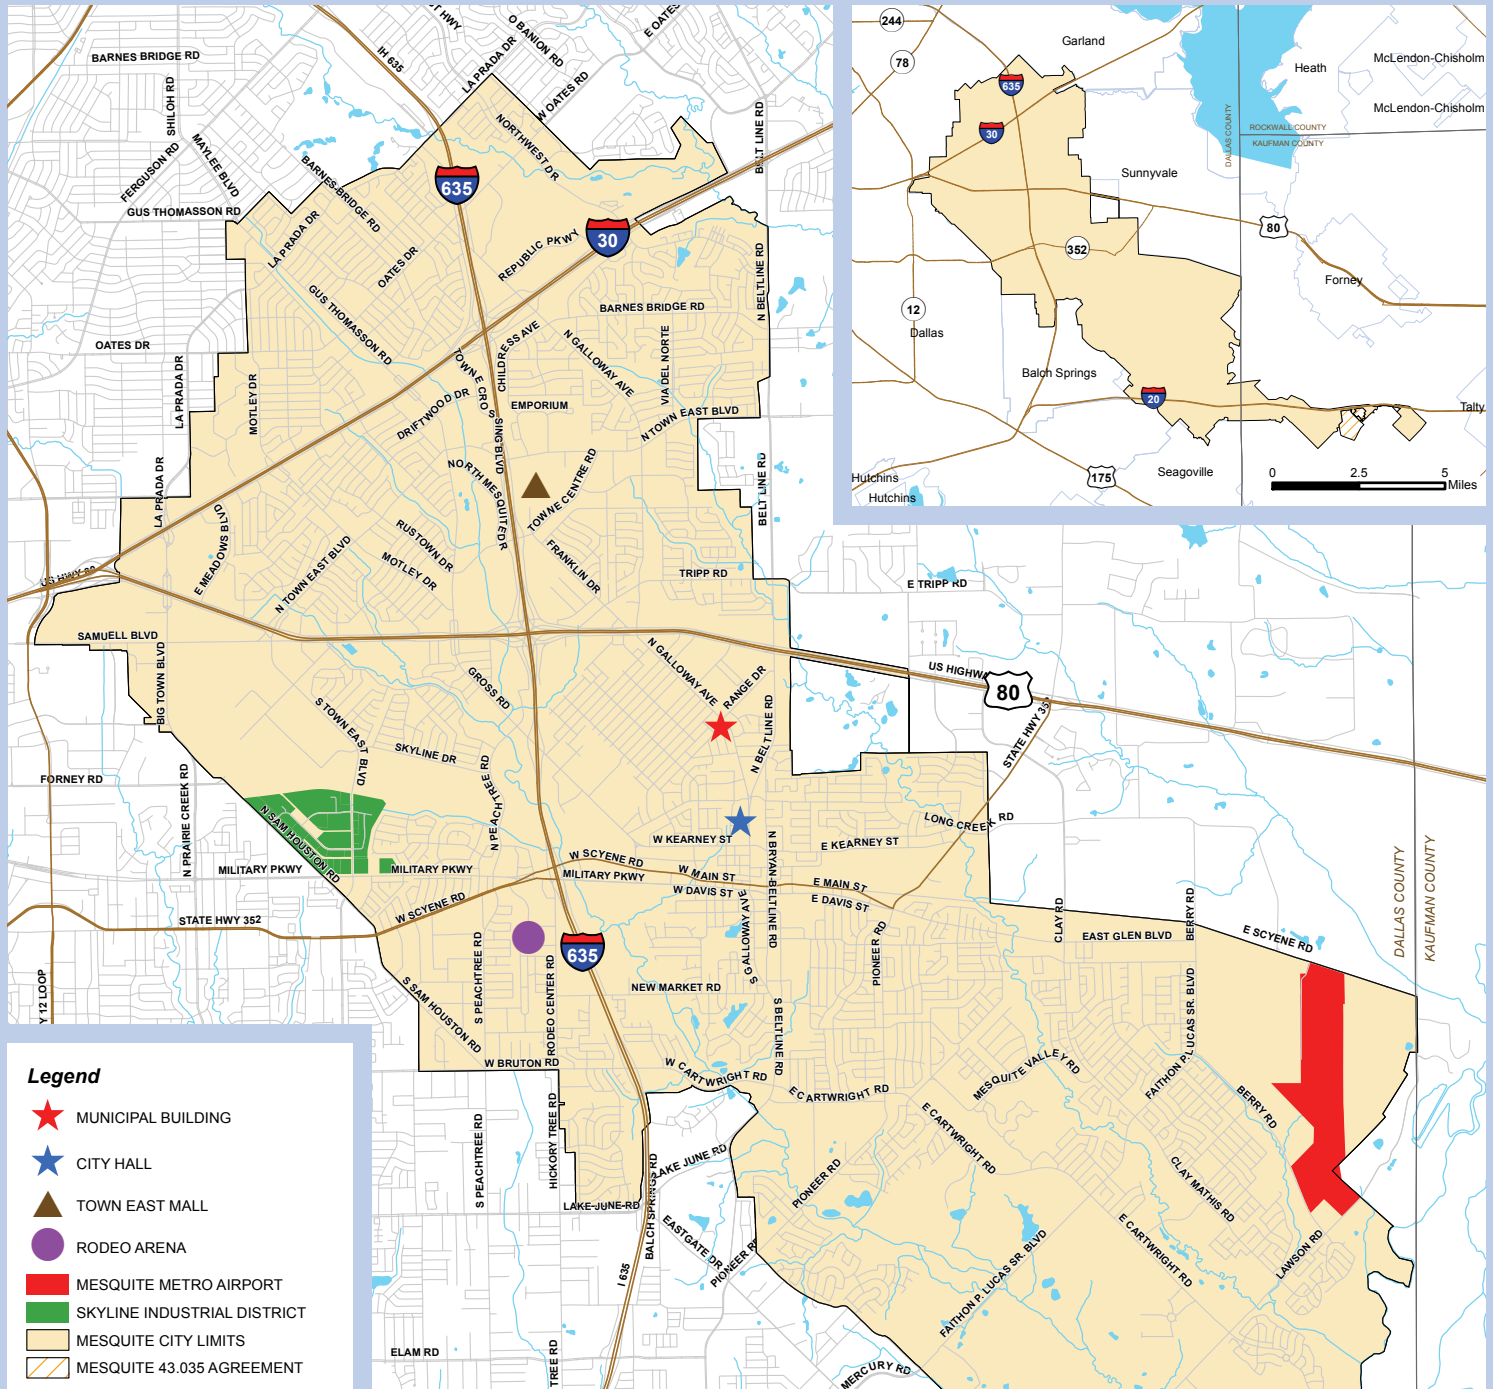

CITY OF MESQUITE

- Legend**
- ★ MUNICIPAL BUILDING
 - ★ CITY HALL
 - ▲ TOWN EAST MALL
 - RODEO ARENA
 - ➔ MESQUITE METRO AIRPORT
 - SKYLINE INDUSTRIAL DISTRICT
 - MESQUITE CITY LIMITS
 - MESQUITE 43.035 AGREEMENT